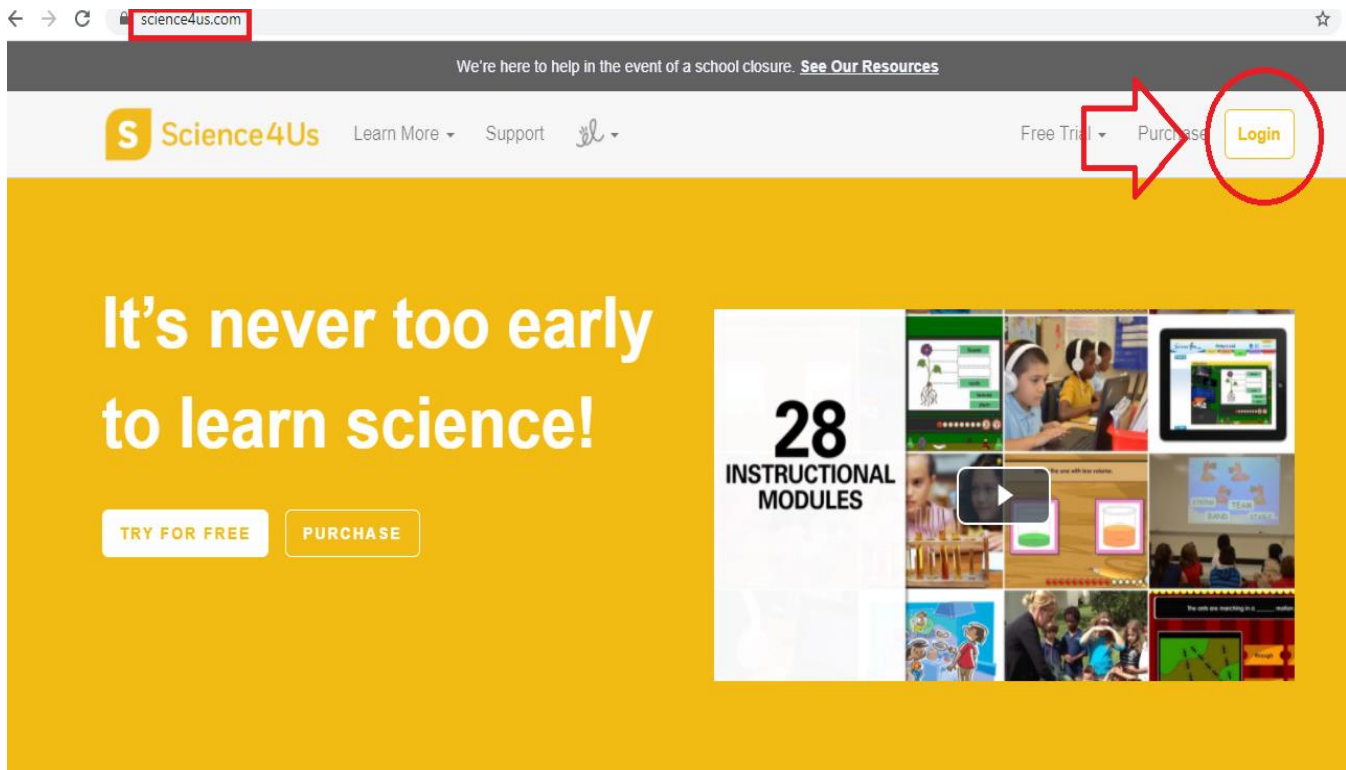

## Step by Step Tutorial on how to log into Science4Us

To log into Science4Us you first need to open a web browser and go to <https://www.science4us.com/>

After you click "Login" on the top right corner your page will look like this:

Make sure you click on "Student"! After, your page will look like this:

Type in your teacher's username and then click "Go".

You will see your teachers class appear and you must click it.

Find your name and click it.