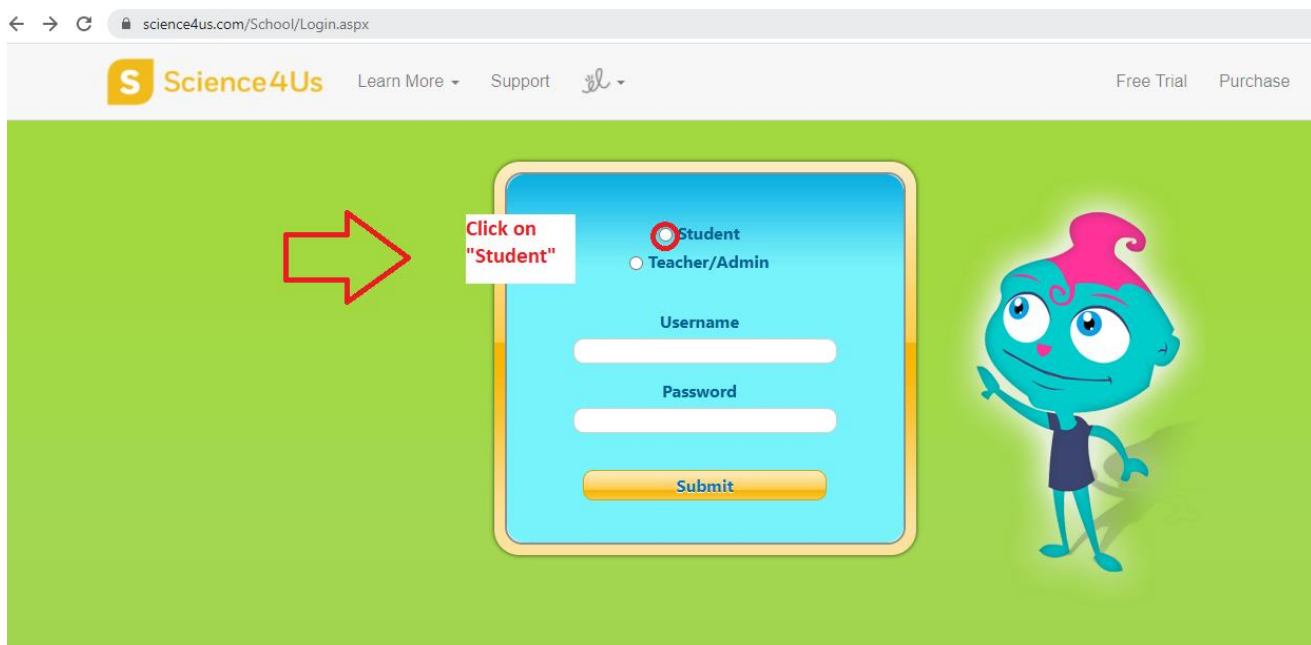

## Step by Step Tutorial on how to log into Science4Us

To log into Science4Us you first need to open a web browser and go to <https://www.science4us.com/>

After you click "Login" on the top right corner your page will look like this:

Make sure you click on "Student"! After, your page will look like this:

Type in your teacher's username and then click "Go".

You will see your teachers class appear and you must click it.

Find your name and click it.