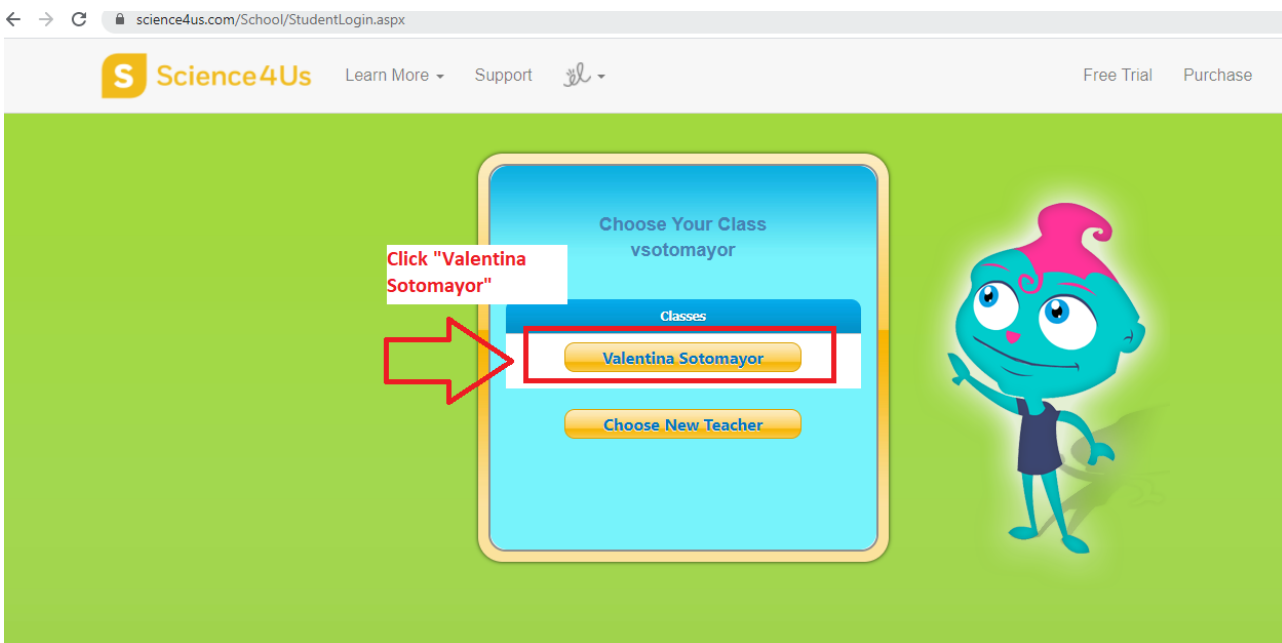

## Step by Step Tutorial on how to log into Science4Us

To log into Science4Us you first need to open a web browser and go to <https://www.science4us.com/>

After you click "Login" on the top right corner your page will look like this:

Make sure you click on "Student"! After, your page will look like this:

Type in your teacher's username and then click "Go".

You will see your teachers class appear and you must click it.

Find your name and click it.