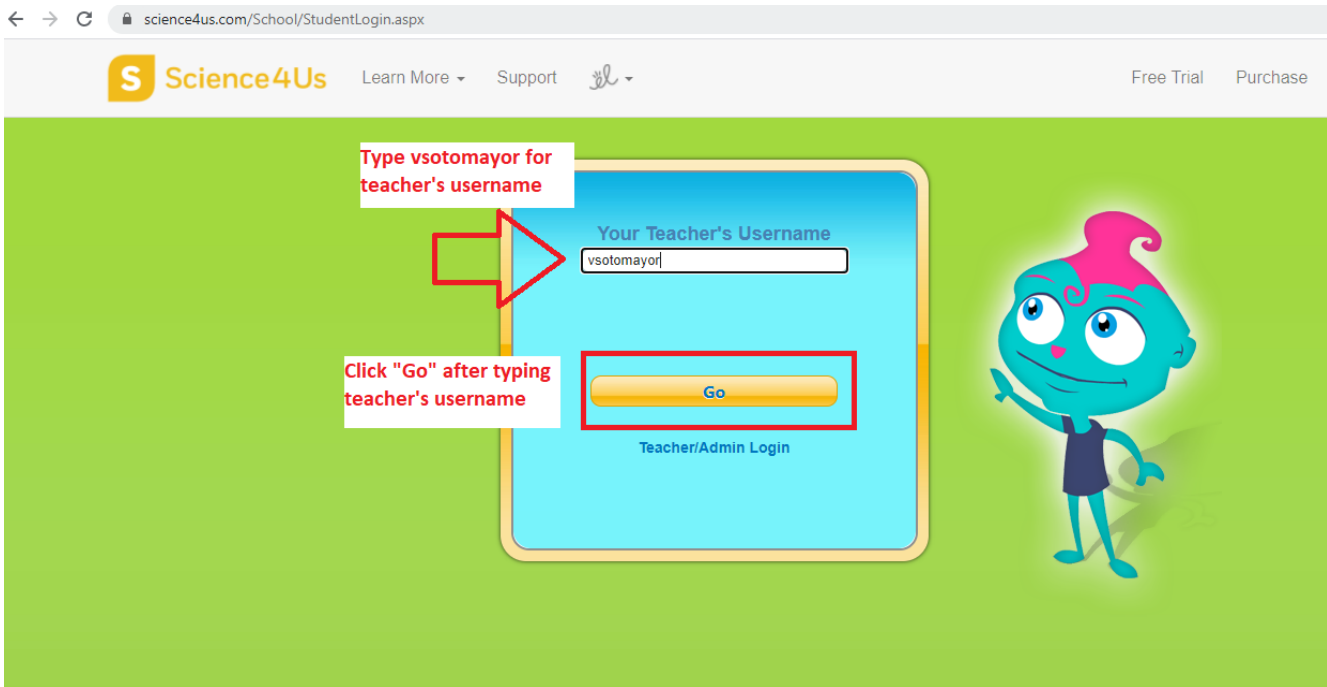

## Step by Step Tutorial on how to log into Science4Us

To log into Science4Us you first need to open a web browser and go to <https://www.science4us.com/>

After you click "Login" on the top right corner your page will look like this:

Make sure you click on "Student"! After, your page will look like this:

Type in your teacher's username and then click "Go".

You will see your teachers class appear and you must click it.

Find your name and click it.