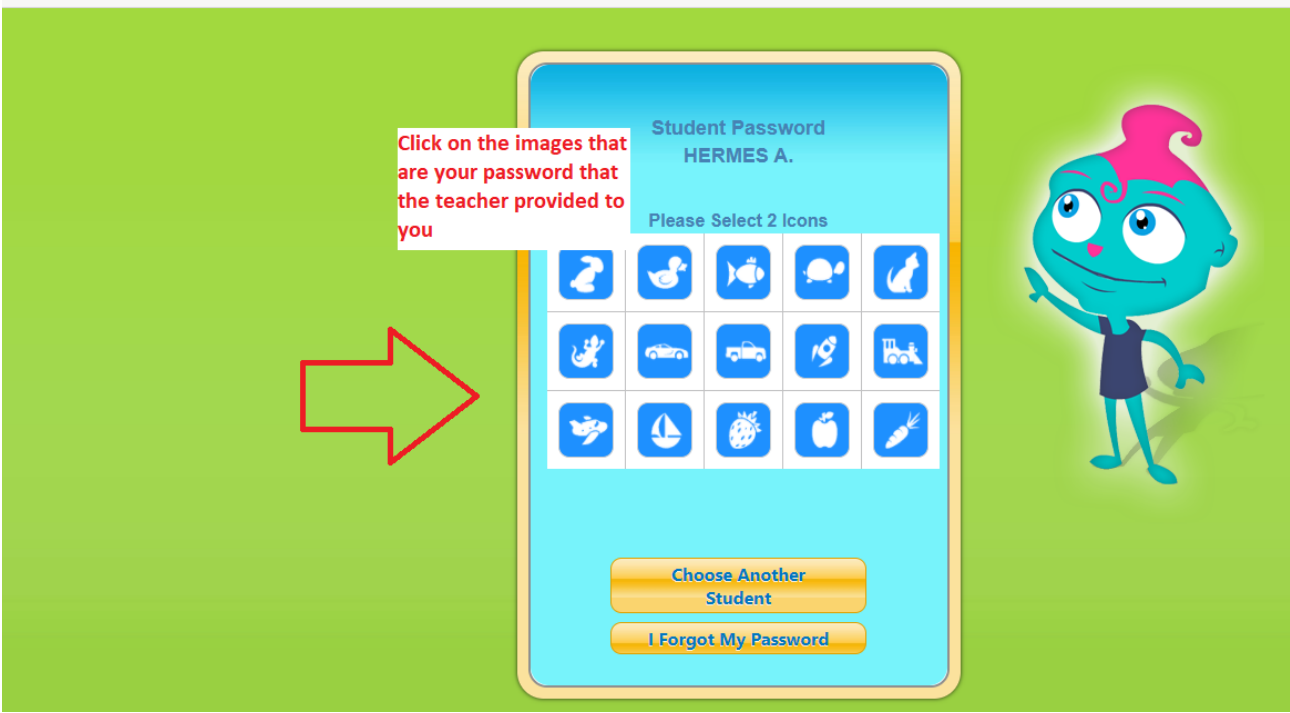

## Step by Step Tutorial on how to log into Science4Us

To log into Science4Us you first need to open a web browser and go to <https://www.science4us.com/>

After you click "Login" on the top right corner your page will look like this:

Make sure you click on "Student"! After, your page will look like this:

Type in your teacher's username and then click "Go".

You will see your teachers class appear and you must click it.

Find your name and click it.

Click on the images that are your password.

When you log in your page will look like this. You will see your assignments displayed below.

You are now officially logged into Science4Us and can see your assignments!