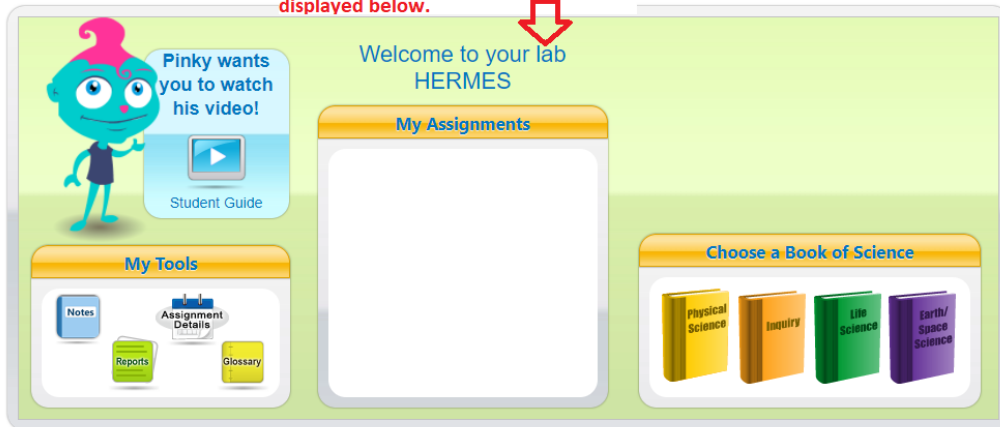

## Step by Step Tutorial on how to log into Science4Us

To log into Science4Us you first need to open a web browser and go to <https://www.science4us.com/>

After you click "Login" on the top right corner your page will look like this:

Make sure you click on "Student"! After, your page will look like this:

Type in your teacher's username and then click "Go".

You will see your teachers class appear and you must click it.

Find your name and click it.

Click on the images that are your password.

When you log in your page will look like this. You will see your assignments displayed below.

You are now officially logged into Science4Us and can see your assignments!