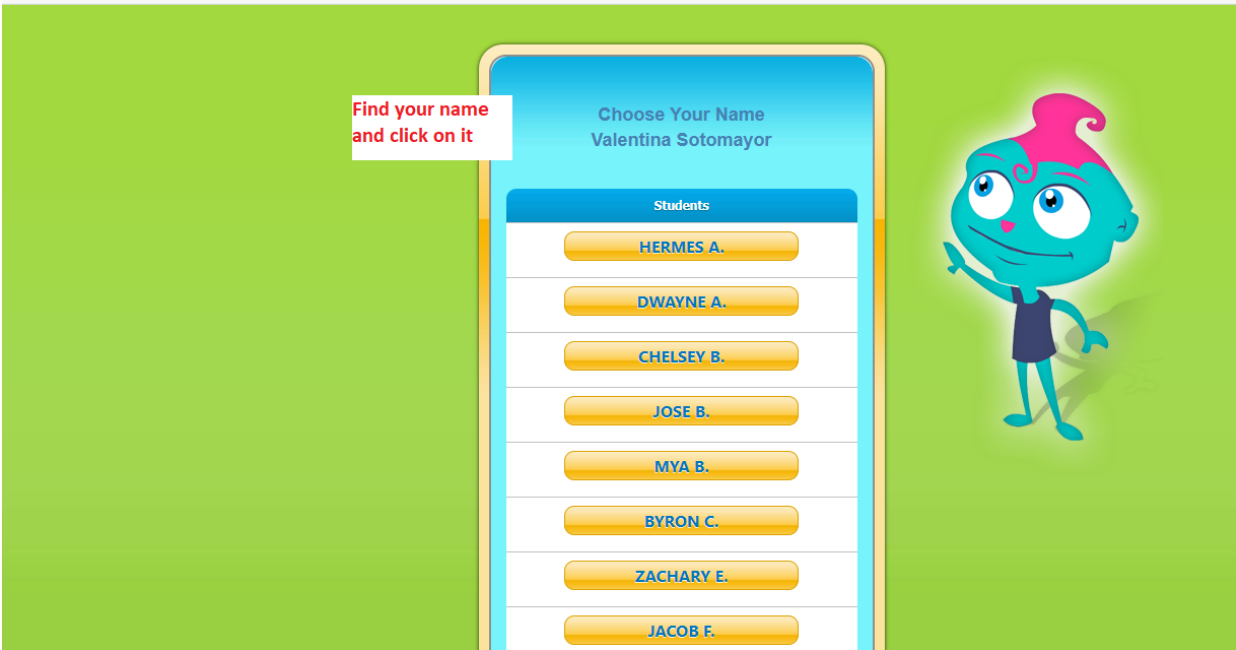

## Step by Step Tutorial on how to log into Science4Us

To log into Science4Us you first need to open a web browser and go to <https://www.science4us.com/>

After you click "Login" on the top right corner your page will look like this:

Make sure you click on "Student"! After, your page will look like this:

Type in your teacher's username and then click "Go".

You will see your teachers class appear and you must click it.

Find your name and click it.